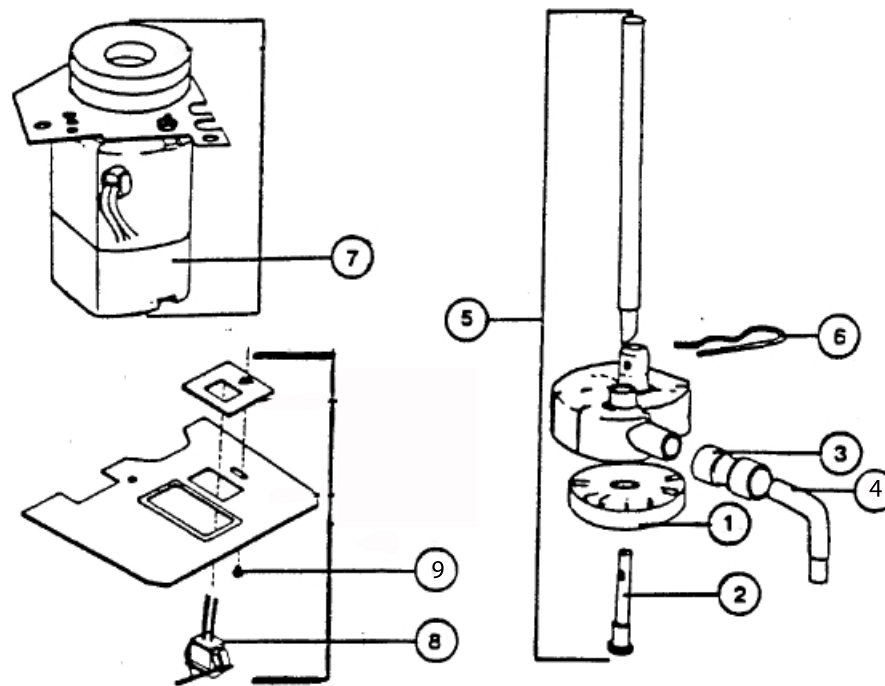

* Indicates not shown

T-30 COLD BEVERAGE DISPENSER WITH JWT-300 SERIES ALTERNATE PARTS

Figure 2. JWT Alternate Parts

Table 3. JWT Alternate Parts

Item	Part	Description
1	A2566	Magnet Whipper Impeller
2	A0116	Pin Whipper Impeller
3	A0938	Union Whipper Outlet
4	S7395	Outlet Tube
5	A2569	Chamber Whipper

Table 3. JWT Alternate Parts

Item	Part	Description
6	A0423	Clip Impeller Support
7	A2256	Motor Whipper 120V 60HZ
8	A2754	Switch Motor Black
9	70045	Washer Star No. 10
	8469	Screw No. 10-32 x 1/4

Cornelius Inc.
www.cornelius.com