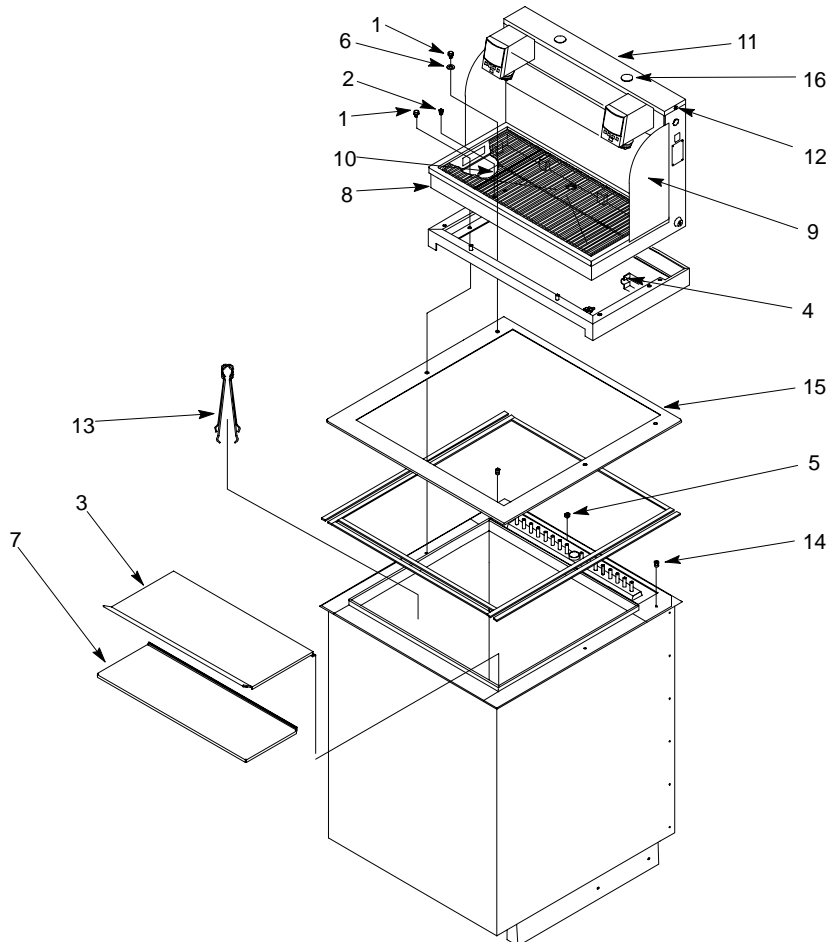

ILLUSTRATED PARTS LIST

CB2323 UNITS 23-IN. UNIVERSAL TOWER

FIGURE 1. CB2323 ASSEMBLY

Item No.	Part No.	Name
1	168745001	Machine Screw, Hex Washer Hd, 1/4-20 By 1/2-In. Long
2	630900128	Thread Cutting Screw, SI Hex Hd, No. 10-32 By 3/8-In. Long
3	167810003	Lid
4	163526000	Clip
5	167379000	Clamp, For .365 I.D. Tube
	630900351	Clamp, For .365 I.D. Tube
6	164154001	Washer, .375 I.D.
7	167809010	Plate, Sanitation

Item No.	Part No.	Name
8	167481018	Drip Tray
9	167491008	Splash Panel
10	167787002	Cup Rest
11	167888000	Cover, Top
12	161168014	Machine Screw, Phil Truss Hd, No. 10-32 By 3/8-In. Long
13	162865004	Strainer
14	164010000	Knurled Nut, 1/4-20
15	167808015	Decorative, Frame
16	168463000	Button Plug

Item No.	Part No.	Name
18	167473006	Tube Assembly, Water
19	168411000	Adaptor, Water Tube
20	150309000	O-Ring, .208 I.D.
21	166093005	Solenoid Valve, Water
22	167570001	Switch, Valve Lockout
23	21632	Machine Screw, Phil Rd Hd, No. 4-40 By 3/4-In. Long
24	21633	Hex Nut, No. 4-40
25	630000288	Base
26	163429005	Transformer, 120/25V
27	163410001	Wrap, Transformer
28	630900190	Sheet Metal Screw, Phil Truss Hd, No. 8 By 3/8-In. Long
29	163536002	Power Cord
30	163424001	Strain Relief
31	07667	Machine Screw, Phil Truss Hd, No. 8-32 By 1/2-In. Long
32	164083004	Hex Nut, No. 8-32
33	163412001	Cover, Wrap