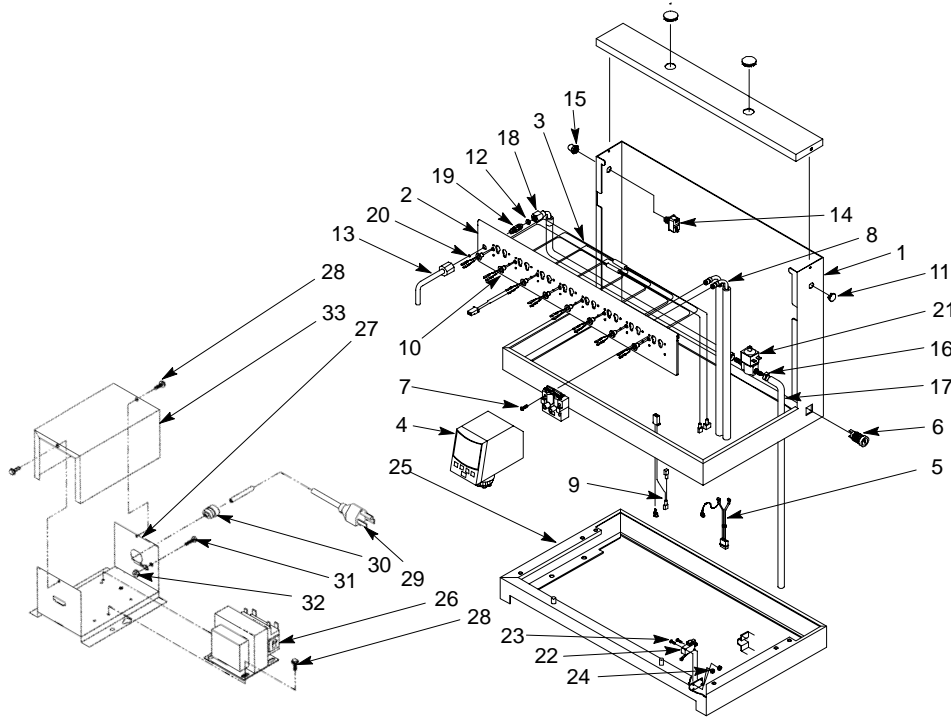

ILLUSTRATED PARTS LIST

CB2323 UNITS 23-IN. UNIVERSAL TOWER

FIGURE 1. CB2323 ASSEMBLY

Item No.	Part No.	Name
1	168745001	Machine Screw, Hex Washer Hd, 1/4-20 By 1/2-In. Long
2	630900128	Thread Cutting Screw, SI Hex Hd, No. 10-32 By 3/8-In. Long
3	167810003	Lid
4	163526000	Clip
5	167379000	Clamp, For .365 I.D. Tube
	630900351	Clamp, For .365 I.D. Tube
6	164154001	Washer, .375 I.D.
7	167809010	Plate, Sanitation

IMI CORNELIUS INC.
 One Cornelius Place
 Anoka, MN. 55303-6234
 Telephone 1-800-238-3600
 Facsimile 1-800-258-0255

ILLUSTRATED PARTS LIST

CB2323 UNITS 23-IN. UNIVERSAL TOWER

FIGURE 2. TOWER ASSEMBLY

Item No.	Part No.	Name
1	630000283	Tower
2	166111023	Panel, Valve
3	630300019	Wire Harness, Dispensing Valve
4		Dispensing Valve (See Manufacture Manual)
5	630300008	Wire Harness, Tower
6	163545001	Switch, Key Lock
7	318308000	Thread Rolling Screw, Phil Pan Hd, No. 10-32 By 1-In. Long
8	162968017	Tube, .265 I.D. By 16-In. Long
9	630300026	Wire Harness, Tower to Merchandiser
10	164127000	Snap Bushing
11	168462002	Button Plug
12	178025100	Tapered Gasket, White
13	630600013	Tube Assembly with Elbow, .265 I.D. By 90-In. Long
14	167570002	Switch, Push Button
15	163607001	Boot, Switch
16	167379000	Clamp
17	167709012	Tube, .265 I.D. By 96-In. Long

Item No.	Part No.	Name
18	167473006	Tube Assembly, Water
19	168411000	Adaptor, Water Tube
20	150309000	O-Ring, .208 I.D.
21	166093005	Solenoid Valve, Water
22	167570001	Switch, Valve Lockout
23	21632	Machine Screw, Phil Rd Hd, No. 4-40 By 3/4-In. Long
24	21633	Hex Nut, No. 4-40
25	630000288	Base
26	163429005	Transformer, 120/25V
27	163410001	Wrap, Transformer
28	630900190	Sheet Metal Screw, Phil Truss Hd, No. 8 By 3/8-In. Long
29	163536002	Power Cord
30	163424001	Strain Relief
31	07667	Machine Screw, Phil Truss Hd, No. 8-32 By 1/2-In. Long
32	164083004	Hex Nut, No. 8-32
33	163412001	Cover, Wrap