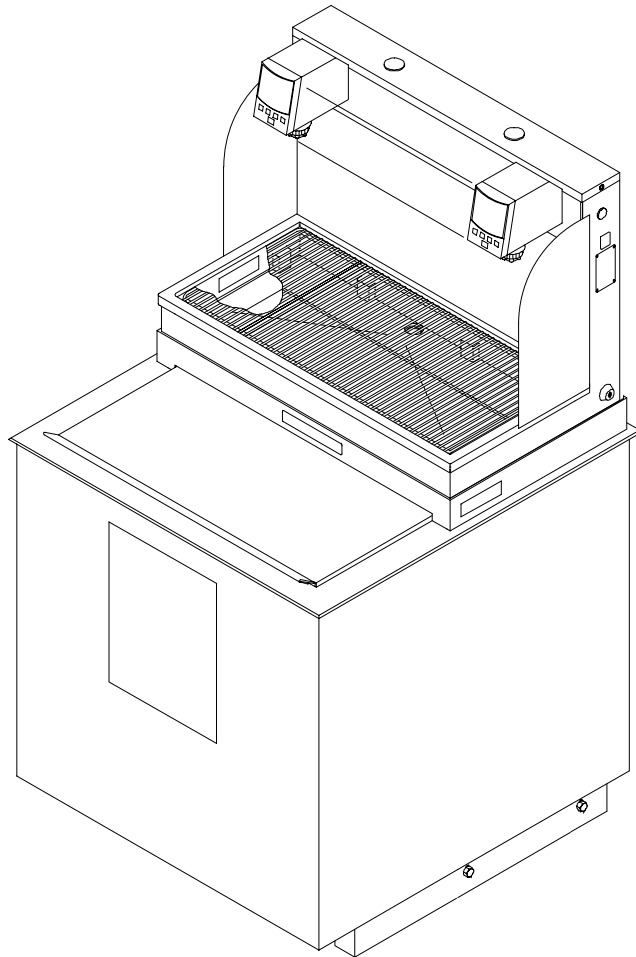

ILLUSTRATED PARTS LIST

CB2323 UNITS 23-IN. UNIVERSAL TOWER